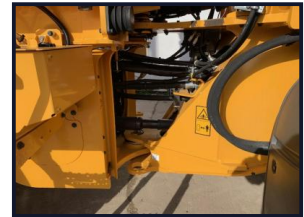

Boundary

PLANT LIMITED

Volvo L90H

£POA

No buckets, Quick hitch, auto lube, Ardent Fire suppression system , 60% good tyres, boom suspension, very clean machine

Product Details

Product Details	
<i>Category/Type</i>	<i>Loading Shovels</i>
<i>Make</i>	<i>Volvo</i>
<i>Model</i>	<i>L90H</i>
<i>Year</i>	<i>2015</i>
<i>Hours</i>	<i>10100</i>