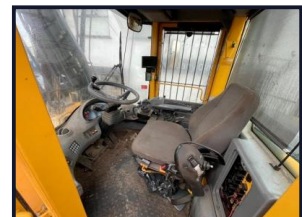

Boundary

PLANT LIMITED

Volvo L180E

£39,950.00

- Comfort drive control (CDC)
 - 3rd hydr. circuit
 - Air conditioning
 - Boom suspension
 - 65% Tyres
- Demolition/FOPS cab guard

-High lift log grab, boom suspension, CDC, reverse camera, -machine is very good