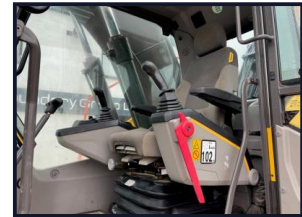

Boundary

PLANT LIMITED

Volvo EC220EL

£POA

- Auto / hydraulic quick coupler
- Hammer hydr. function
 - Ad blue
 - Quick coupler
- Rotating beacon
- Joystick control
- Steel tracks

Product Details

Category/Type	Excavators
Make	Volvo
Model	EC220EL
Year	2016
Hours	7629