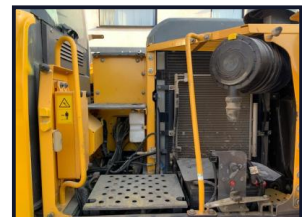

## Volvo EC140DL

**£POA**

CV,HL,HH,Good bucket, 45% good undercarriage, runs and operates OK, transport can be arranged