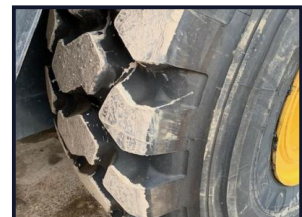

## Komatsu WA470-7

**£POA**

wheel loader, reverse camera, smooth ride, full service history, new tyres, machine is immaculate

### Product Details

<i>Category/Type</i>	<i>Loading Shovels</i>
<i>Make</i>	<i>Komatsu</i>
<i>Model</i>	<i>WA470-7</i>
<i>Year</i>	<i>2015</i>
<i>Hours</i>	<i>8900</i>

Hammond Road, Knowsley Industrial Park, Liverpool, L33 7UL