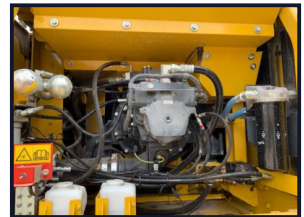

Boundary

PLANT LIMITED

Komatsu PC390HRD-11

£POA

Choice of 2, 1000 & 1400hours, complete with extension piece, Adblue, Elavating cab, cameras, dust suppression, power wash, standard digging equipment, very clean machines

Product Details

Category/Type	Demolition Excavators
Make	Komatsu
Model	PC390HRD-11
Year	2018
Hours	1400

Hammond Road, Knowsley Industrial Park, Liverpool, L33 7UL

Tel: +44 (0) 151 546 5546 Fax: +44 (0) 151 549 1039