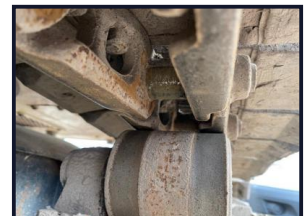

Komatsu PC118MR-8

£POA

- Auto / hydraulic quick coupler
 - Hammer hydr. function
- Hammer/shear hydr. circuit
 - Rubber tracks
 - 60% U/C
- Joystick control
 - Steel tracks

Product Details

Product Details	
Category/Type	Excavators
Make	Komatsu
Model	PC118MR-8
Year	2017
Hours	3318