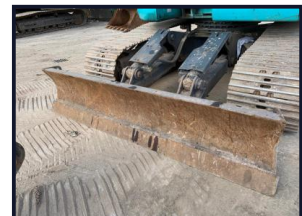

## Kobelco SK230SRLC-3

**£POA**

Check valves, hammerlines, rotation lines, Blade zero tail swing , hyd hitch, air con., nice clean machine