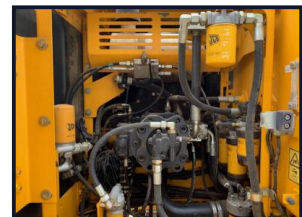

Boundary

PLANT LIMITED

JCB JS220LC

£POA

CV,HL,HH, 50% undercarriage, original paint, machine is in very good condition

Product Details

Category/Type	Excavators
Make	JCB
Model	JS220LC
Year	2015
Hours	6024

Hammond Road, Knowsley Industrial Park, Liverpool, L33 7UL