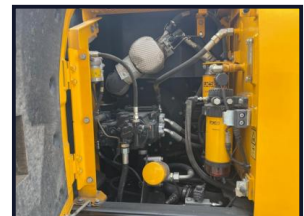

Boundary

PLANT LIMITED

JCB JS130LC

£44,950.00

- Auto / hydraulic quick coupler
 - Hammer hydr. function
 - Rotating beacon
 - Joystick control
 - Steel tracks
- Standard digging bucket
- Hammer protection circuit