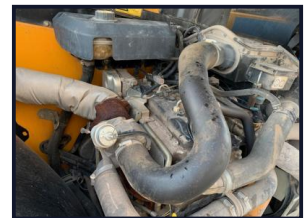

Boundary

PLANT LIMITED

JCB 531-70

£POA

Choice of 2, standard spec, turbo engine, original paint, ready for work

Product Details	
<i>Category/Type</i>	<i>Telescopic Handlers</i>
<i>Make</i>	<i>JCB</i>
<i>Model</i>	<i>531-70</i>
<i>Year</i>	<i>2016</i>
<i>Hours</i>	<i>2200</i>