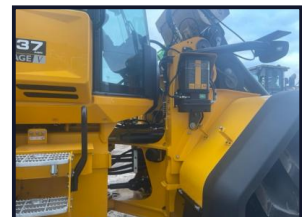

Boundary

PLANT LIMITED

JCB 437 S5 AG

£POA

Brand New & Unused

Machine is immaculate

Transport can be arranged

Product Details

Product Details	
<i>Category/Type</i>	<i>Loading Shovels</i>
<i>Make</i>	<i>JCB</i>
<i>Model</i>	<i>437 S5 AG</i>
<i>Year</i>	<i>2021</i>
<i>Hours</i>	<i>8</i>

Hammond Road, Knowsley Industrial Park, Liverpool, L33 7UL