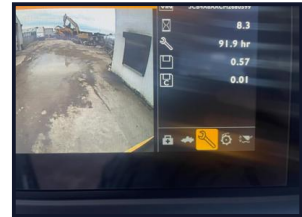

Boundary

PLANT LIMITED

JCB 437 S5 AG

£POA

Brand New & Unused

Machine is immaculate

Transport can be arranged

Product Details

Product Details	
<i>Category/Type</i>	<i>Loading Shovels</i>
<i>Make</i>	<i>JCB</i>
<i>Model</i>	<i>437 S5 AG</i>
<i>Year</i>	<i>2021</i>
<i>Hours</i>	<i>8</i>

Hammond Road, Knowsley Industrial Park, Liverpool, L33 7UL