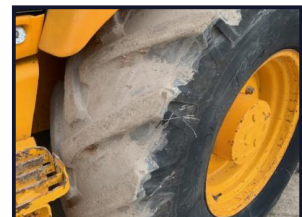

Boundary

PLANT LIMITED

JCB 3CX

£POA

4in1 bucket, original paint, in very good working order, tyres 40% good
very clean for age

Product Details

Product Details	
<i>Category/Type</i>	<i>Backhoe Loaders</i>
<i>Make</i>	<i>JCB</i>
<i>Model</i>	<i>3CX</i>
<i>Year</i>	<i>1999</i>
<i>Hours</i>	<i>-</i>