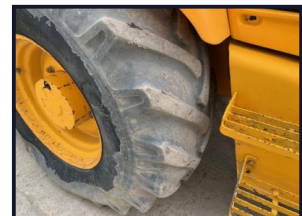

Boundary

PLANT LIMITED

JCB 3CX

£POA

4in1 bucket, original paint, in very good working order, tyres 40% good
very clean for age

Product Details

Product Details	
<i>Category/Type</i>	<i>Backhoe Loaders</i>
<i>Make</i>	<i>JCB</i>
<i>Model</i>	<i>3CX</i>
<i>Year</i>	<i>1999</i>
<i>Hours</i>	<i>-</i>