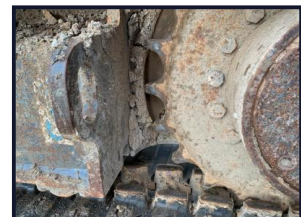

### Hitachi ZX85USB-5

**£POA**

4x buckets, hyd hitch, rubber tracks 40% good, runs and drives OK, good clean machine