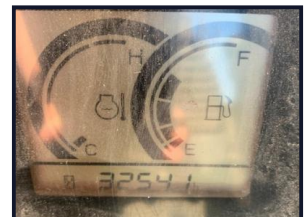

Boundary

PLANT LIMITED

Hitachi ZX29U-3

£POA

HI, Man hitch, 1x bucket, rubber tracks approx. 40%, tidy machines, choice of 2

Product Details

| | |
|----------------------|------------------------|
| Category/Type | Mini Excavators |
| Make | Hitachi |
| Model | ZX29U-3 |
| Year | 2014 |
| Hours | 3300 |