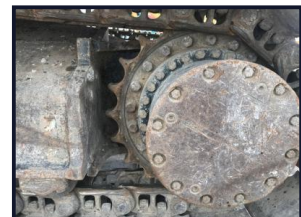

## Hitachi ZX250LC-5

**£POA**

CV,HL,HH,Good bucket, machine is straight & tidy

### Product Details

<b>Category/Type</b>	<b>Excavators</b>
<b>Make</b>	<b>Hitachi</b>
<b>Model</b>	<b>ZX250LC-5</b>
<b>Year</b>	<b>2013</b>
<b>Hours</b>	<b>8700</b>

Hammond Road, Knowsley Industrial Park, Liverpool, L33 7UL