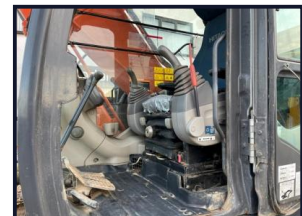

Boundary

PLANT LIMITED

Hitachi ZX225USRLC-3

£30,995.00

- Auto / hydraulic quick coupler
- Hammer hydr. function
- Bucket
- Joystick control
- Steel tracks
- Machine runs & operates good
- Transport can be arranged