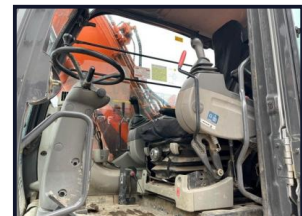

Boundary

PLANT LIMITED

Hitachi ZX140W-3

£35,500.00

- Auto / hydraulic quick coupler
- Hammer/shear hydr. circuit
- Safety line rupture valve -boom/hoist
- Safety line rupture valve - dipper/stick
 - Additional hydraulics
 - Joystick control
 - Blade

Product Details

Category/Type	Wheeled Excavators
Make	Hitachi
Model	ZX140W-3
Year	2008
Hours	4072

Hammond Road, Knowsley Industrial Park, Liverpool, L33 7UL

Tel: +44 (0) 151 546 5546 Fax: +44 (0) 151 549 1039