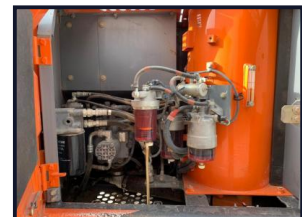

Boundary

PLANT LIMITED

Hitachi ZX130LCN-5

£POA

CV,HL,HH,40% undercarriage, original paint, bucket, full Hitachi service history

Product Details

Category/Type	Excavators
Make	Hitachi
Model	ZX130LCN-5
Year	2014
Hours	5831