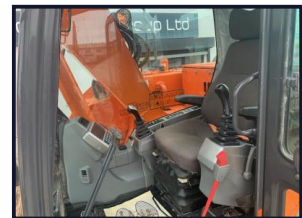

Boundary

PLANT LIMITED

Doosan DX140LCR

£POA

CV,HL,HH, Bucket, 65% good undercarriage, nice clean original machine , transport can be arranged

Product Details

Category/Type	Excavators
Make	Doosan
Model	DX140LCR
Year	2017
Hours	3168