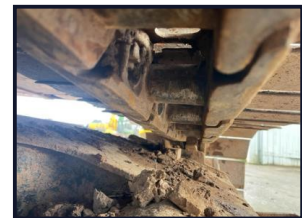

Boundary

PLANT LIMITED

Daewoo Solar 140 LCV

£25,000.00

- Hammer hydr. function
 - Joystick control
 - Steel tracks
- 60% Undercarriage
- Standard digging bucket
- Machine is in very good condition
- Runs and Operates as it should