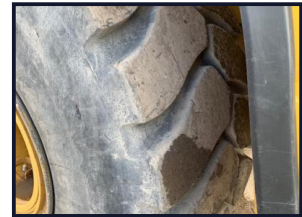

Boundary

PLANT LIMITED

Caterpillar 966K

£POA

autolube, weighloader, 70% good tyres, all original paint in very good condition , very clean machine

Product Details

Category/Type	Loading Shovels
Make	Caterpillar
Model	966K
Year	2014
Hours	9100