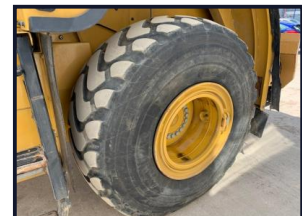

Boundary

PLANT LIMITED

Caterpillar 950K

£POA

QH, reverse camera , paintwork very clean and all original, tyres 60% good, very clean machine

Product Details

Category/Type	Loading Shovels
Make	Caterpillar
Model	950K
Year	2014
Hours	8900