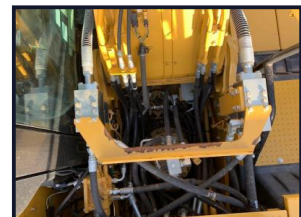

## Caterpillar 320GC

**£POA**

CV,HL,Rotation lines, 90% good undercarriage, machine is immaculate, transport can be arranged

### Product Details

<b>Category/Type</b>	<b>Excavators</b>
<b>Make</b>	<b>Caterpillar</b>
<b>Model</b>	<b>320GC</b>
<b>Year</b>	<b>2018</b>
<b>Hours</b>	<b>815</b>

Hammond Road, Knowsley Industrial Park, Liverpool, L33 7UL