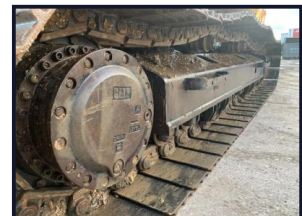

Boundary

PLANT LIMITED

Caterpillar 320EL

£POA

CV,HL,HH,Rotation lines, hyd hitch, bucket, 50% U/C, one owner, very clean machine

Product Details

Category/Type	Excavators
Make	Caterpillar
Model	320EL
Year	2015
Hours	4500