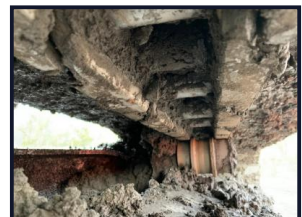

Boundary

PLANT LIMITED

Caterpillar 320DL

£POA

CV,HL,HH, undercarriage 70% good, straight and tidy, runs and operates good, come from a good home

Product Details

Product Details	
<i>Category/Type</i>	<i>Excavators</i>
<i>Make</i>	<i>Caterpillar</i>
<i>Model</i>	<i>320DL</i>
<i>Year</i>	<i>2007</i>
<i>Hours</i>	<i>13500</i>