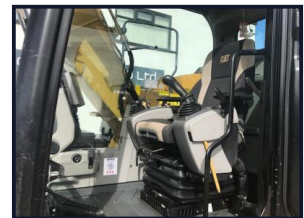

Boundary

PLANT LIMITED

Caterpillar 312EL

£POA

CV,HL,HH, EPA , very clean machine, this is the LC model

Product Details

<i>Category/Type</i>	<i>Excavators</i>
<i>Make</i>	<i>Caterpillar</i>
<i>Model</i>	<i>312EL</i>
<i>Year</i>	<i>2014</i>
<i>Hours</i>	<i>7000</i>