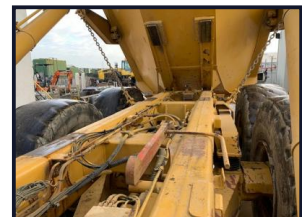

Boundary

PLANT LIMITED

Cat 725

£POA

Full tail gate , run & operate OK, condition suits the age, choice of 2

Product Details

| Product Details | |
|----------------------|----------------|
| <i>Category/Type</i> | <i>Dumpers</i> |
| <i>Make</i> | <i>Cat</i> |
| <i>Model</i> | <i>725</i> |
| <i>Year</i> | <i>2005</i> |
| <i>Hours</i> | <i>19000</i> |