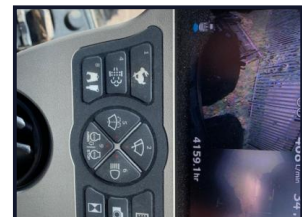

Boundary

PLANT LIMITED

Case CX250D

£POA

CV, HI, Rotation lines, guardss, LED lights, undercariage 50%, machine is immaculate, one of the cleanest you will find

| Product Details | |
|----------------------|-------------------|
| Category/Type | Excavators |
| Make | Case |
| Model | CX250D |
| Year | 2016 |
| Hours | 4500 |