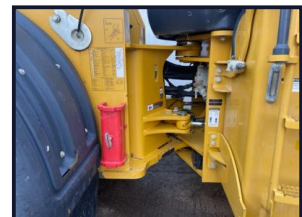

Boundary

PLANT LIMITED

BELL L2606E

£49,950.00

- Mudguards
- Air conditioning
- Weighloader
- 40% Tyres
- Auto lubrication system
- Standard digging bucket
- Machine is in good condition

Product Details

Product Details	
Category/Type	Loading Shovels
Make	BELL
Model	L2606E
Year	2017
Hours	11483