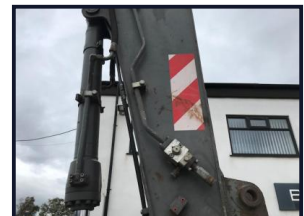

Boundary

PLANT LIMITED

Volvo EC140BLC

£POA

Hammer Lines
Hammer Hydraulic Function
Quick Coupler
Safety Line Rupture Valve- Dipper/Stick
Safety Line Rupture Valve- Boom/Hoist
Bucket

Product Details

Category/Type	Excavators
Make	Volvo
Model	EC140BLC
Year	2006
Hours	4373