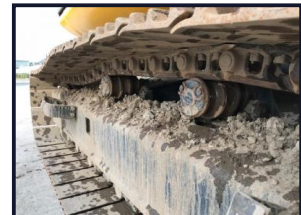

Boundary

PLANT LIMITED

JCB JS130LC

£POA

CV,HL,HH,50% tracks, machines are clean & tidy, come from a good home, choice of 2

Product Details

Product Details	
<i>Category/Type</i>	<i>Excavators</i>
<i>Make</i>	<i>JCB</i>
<i>Model</i>	<i>JS130LC</i>
<i>Year</i>	<i>2013</i>
<i>Hours</i>	<i>5218</i>

Hammond Road, Knowsley Industrial Park, Liverpool, L33 7UL

Tel: +44 (0) 151 546 5546 Fax: +44 (0) 151 549 1039

www.boundaryplant.com sales@boundaryplant.co.uk