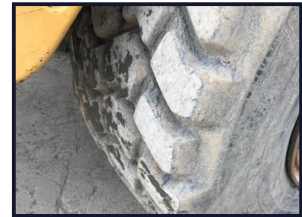

## Caterpillar 730

**£POA**

runs & drives OK, full tailgate, flotation tyres 65% good, reverse camera