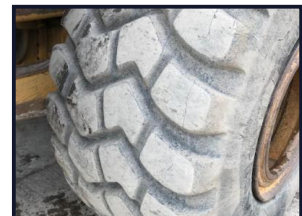

## Caterpillar 730

**£POA**

runs & drives OK, full tailgate, flotation tyres 65% good, reverse camera