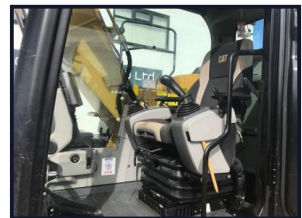

Boundary

PLANT LIMITED

Caterpillar 312EL

£POA

CV,HL,HH, EPA , very clean machine, this is the LC model

Product Details

<i>Category/Type</i>	<i>Excavators</i>
<i>Make</i>	<i>Caterpillar</i>
<i>Model</i>	<i>312EL</i>
<i>Year</i>	<i>2014</i>
<i>Hours</i>	<i>7000</i>